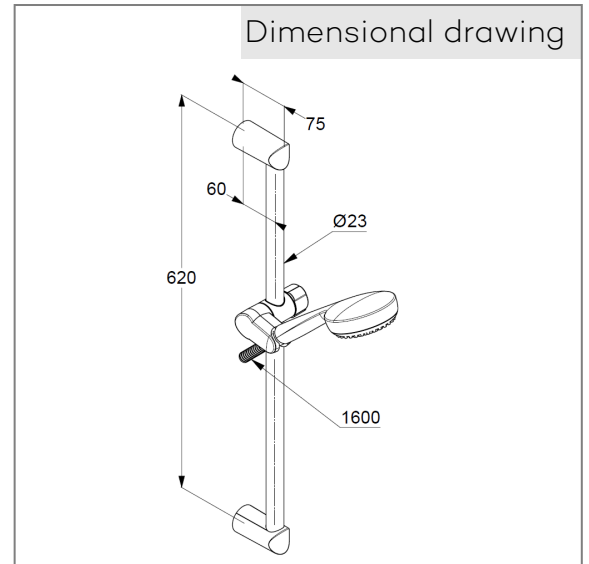

## Technical Data

KLUDI LOGO  
shower set 3 S  
with wall rail 600 mm  
DN 15

Ref.:  
6836305-00

Finishes:  
05 chrome

Product description  
Manufacturer KLUDI GmbH & Co. KG  
Typ: KLUDI LOGO  
shower set 3 S DN 15  
with wall rail 600 mm  
Ref.: 6836305-00

hand shower 3 S  
3 spray pattern  
Volumen/ booster/ smooth  
with cleaning system  
connection 1/2"  
sieve seal

Shower hose  
plastic coated  
with metal-effect  
with conical nuts  
G 1/2 x G 1/2 x 1600 mm

wall rail 600 mm  
height-adjustable hand shower holder  
With fixing material  
for rigid wall mounting

Product picture

Dimensional drawing

Flow rate diagramm